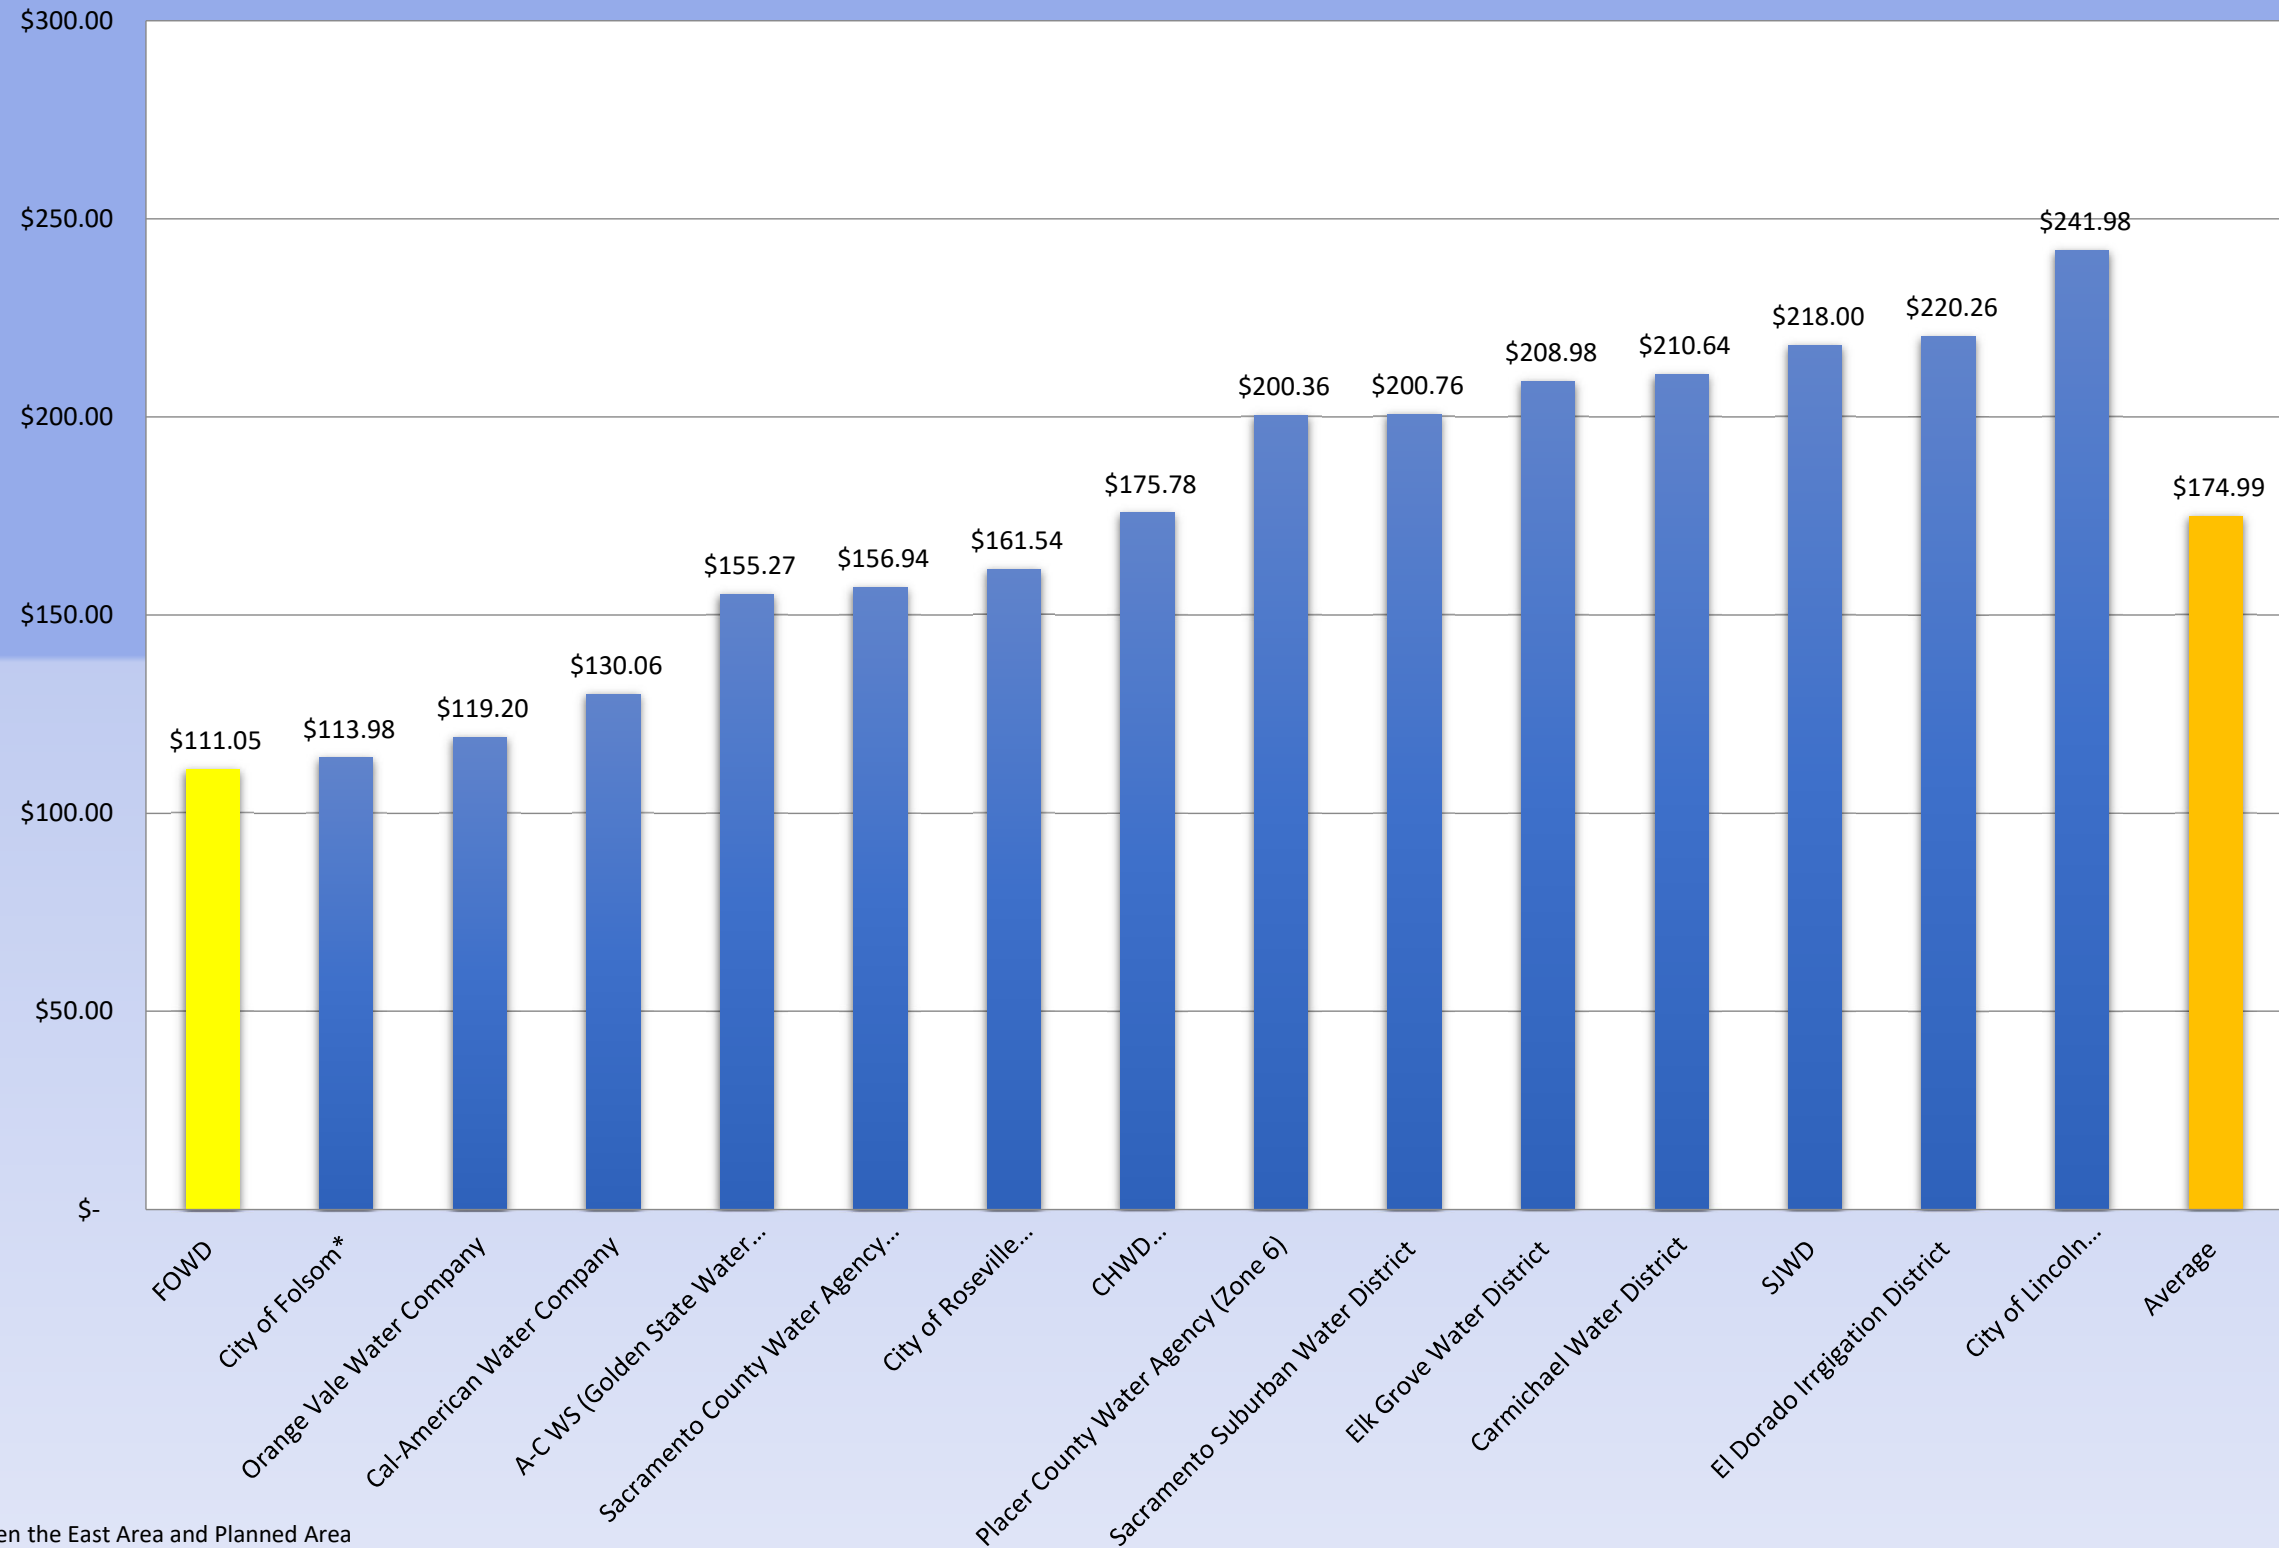

2024 Bi-monthly Metered Charges for 1-inch Services Based on 40 CCF for 2 Months Period

*Rates are averaged between the East Area and Planned Area